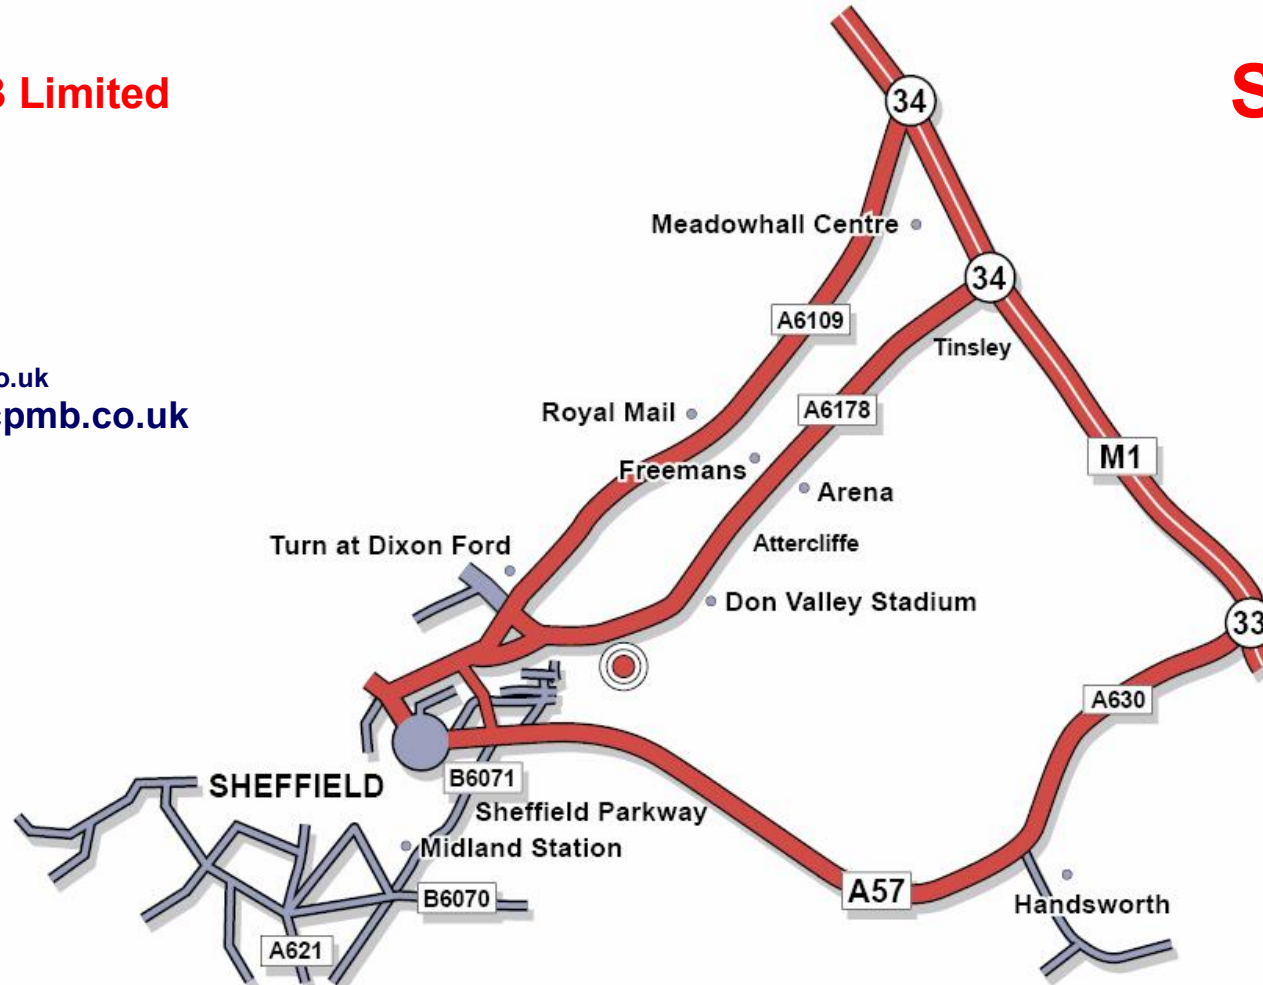

## Sheffield

### From The North:

Leave the M1 at exit 34. Sheffield (Meadowhall). At roundabout take third exit—A6109 Sheffield Road. Follow the A6109 for approximately 2km passing Royal Mail on right. Road forks and becomes one way—follow for approximately 1/2km. At traffic lights (Dixon Ford Motors turn left. At lights (100) metres turn left.—Pitchmastic PmB 200 metres on right.

### From The South:

Leave the M1 at exit 34. At roundabout take 2nd exit—A6178 Sheffield. Follow A6178 (Attercliffe Common, then Attercliffe Road) for 2km (past Don Valley Stadium on left. Road forks—follow right fork (Attercliffe Road). Pitchmastic PmB 300 metres on left.